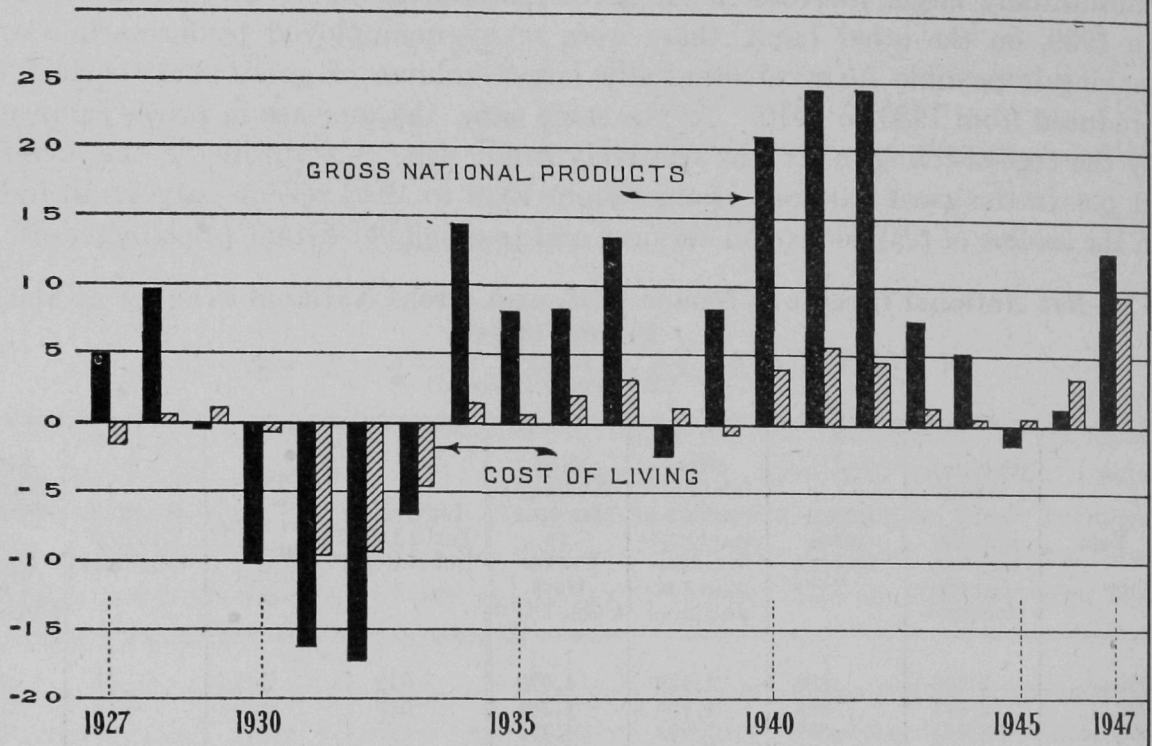

**ANNUAL PERCENTAGE CHANGE IN GROSS NATIONAL PRODUCT  
 COMPARED WITH  
 ANNUAL PERCENTAGE CHANGE IN COST OF LIVING INDEX  
 1927 - 47**

PERCENT

**GROSS NATIONAL PRODUCT  
 COMPARED WITH  
 THE COST OF LIVING INDEX**

1926 - 47  
 (Plotted on semi-logarithmic scale)